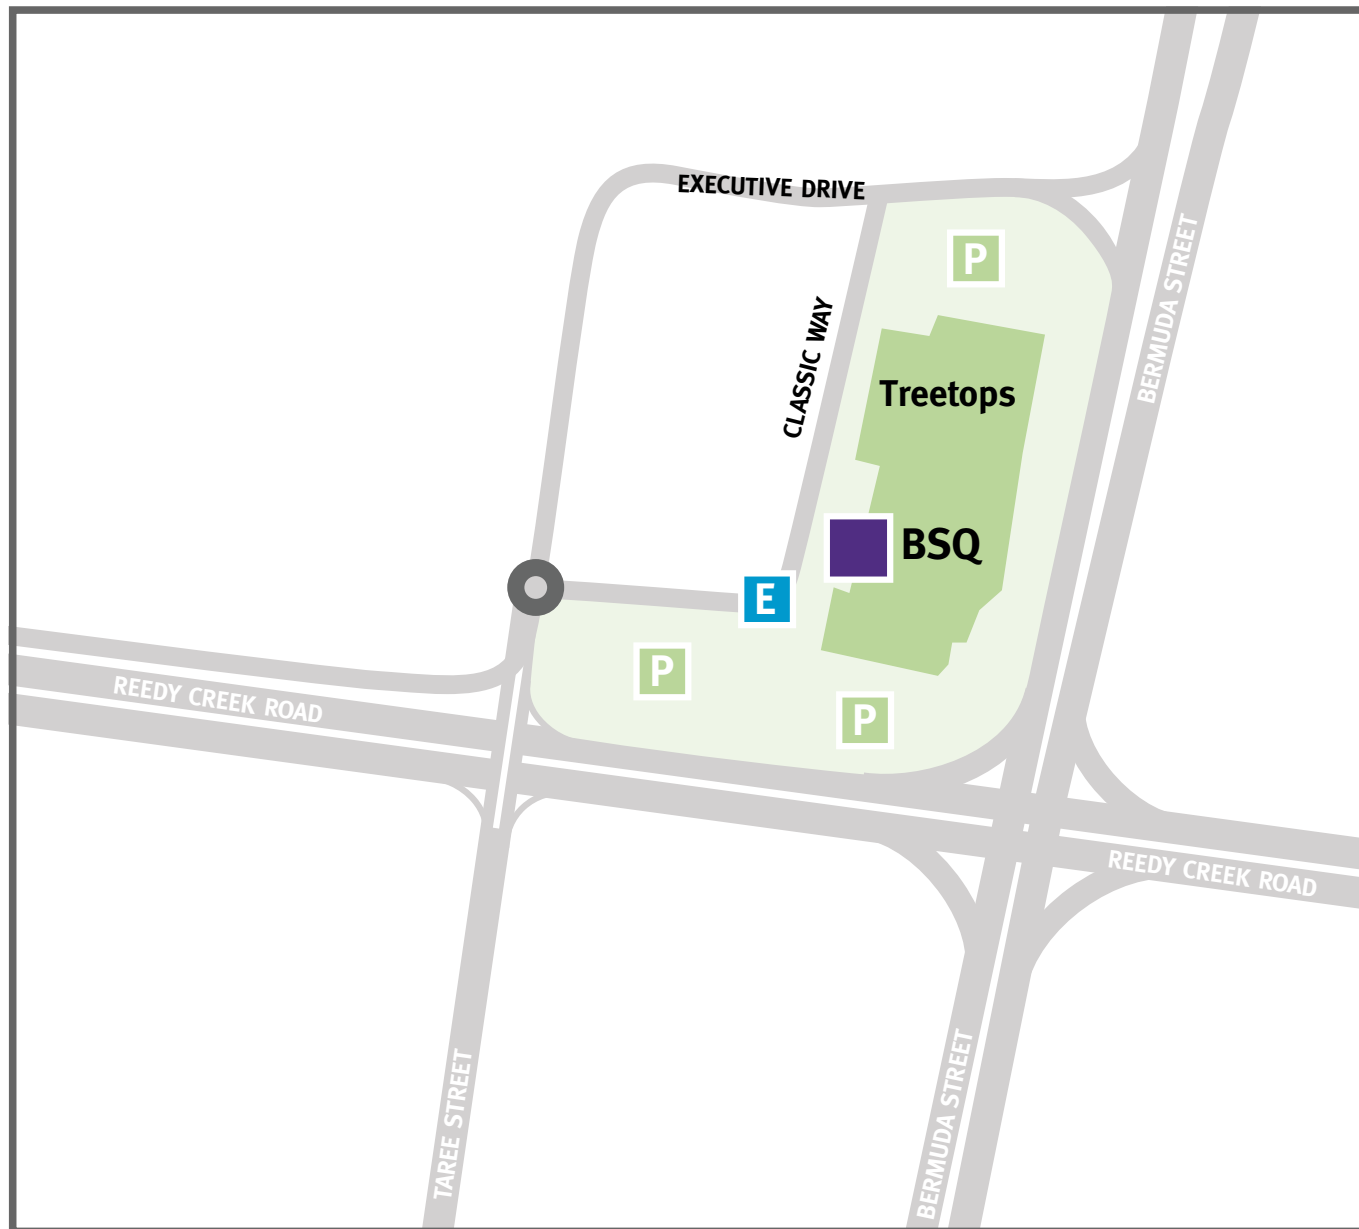

BreastScreen Queensland West Burleigh Service

The BreastScreen Queensland West Burleigh Service is located at Treetops Shopping Centre, 7 Classic Way, West Burleigh.

The shopping centre is located at the corner of Bermuda Street and Reedy Creek Road.

- E** Best entry for parking is via Classic Way.
- P** Parking is available surrounding the shopping centre.
- B** BreastScreen Queensland is now accessed from inside the building, on the western side of the shopping centre.