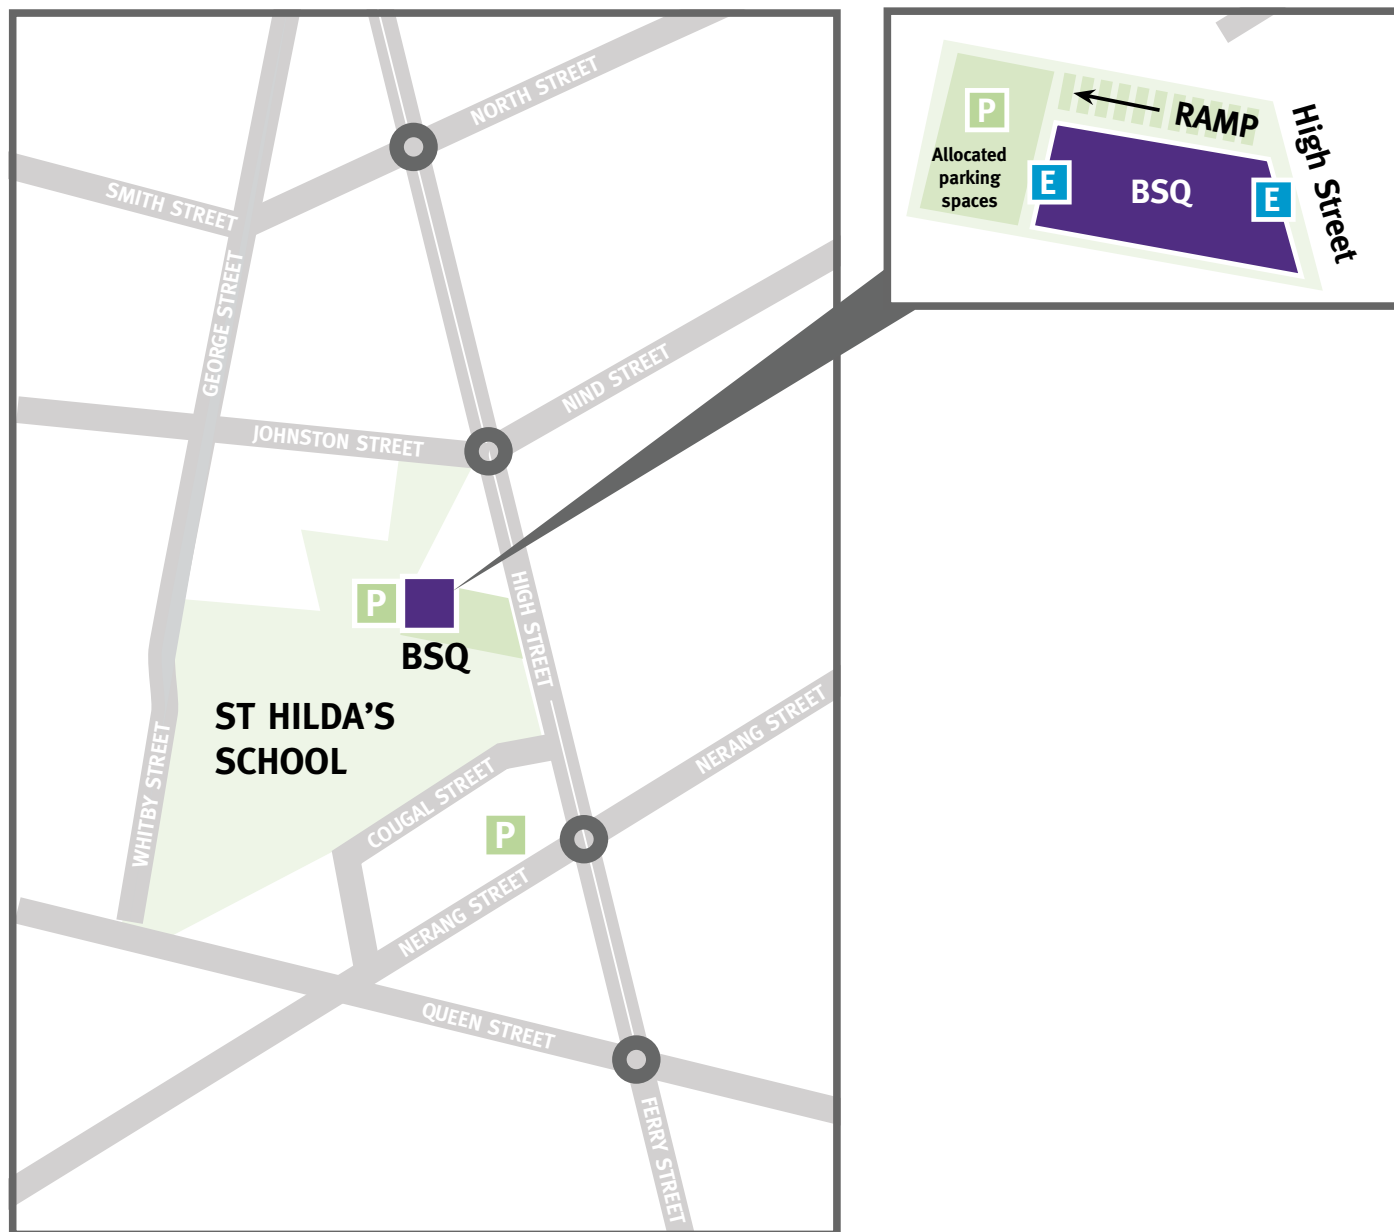

# BreastScreen Queensland Southport Service

The BreastScreen Queensland Gold Coast Service is located on the 1st Floor, Hot Tomato House, 60 High Street, Southport.

- E** Enter on the ground floor, High Street or via 1st floor car park at rear of building (see inset).
- P** Limited parking available behind the building, up the ramp (see inset).
- B** BreastScreen Queensland is accessible from the front and rear entries.