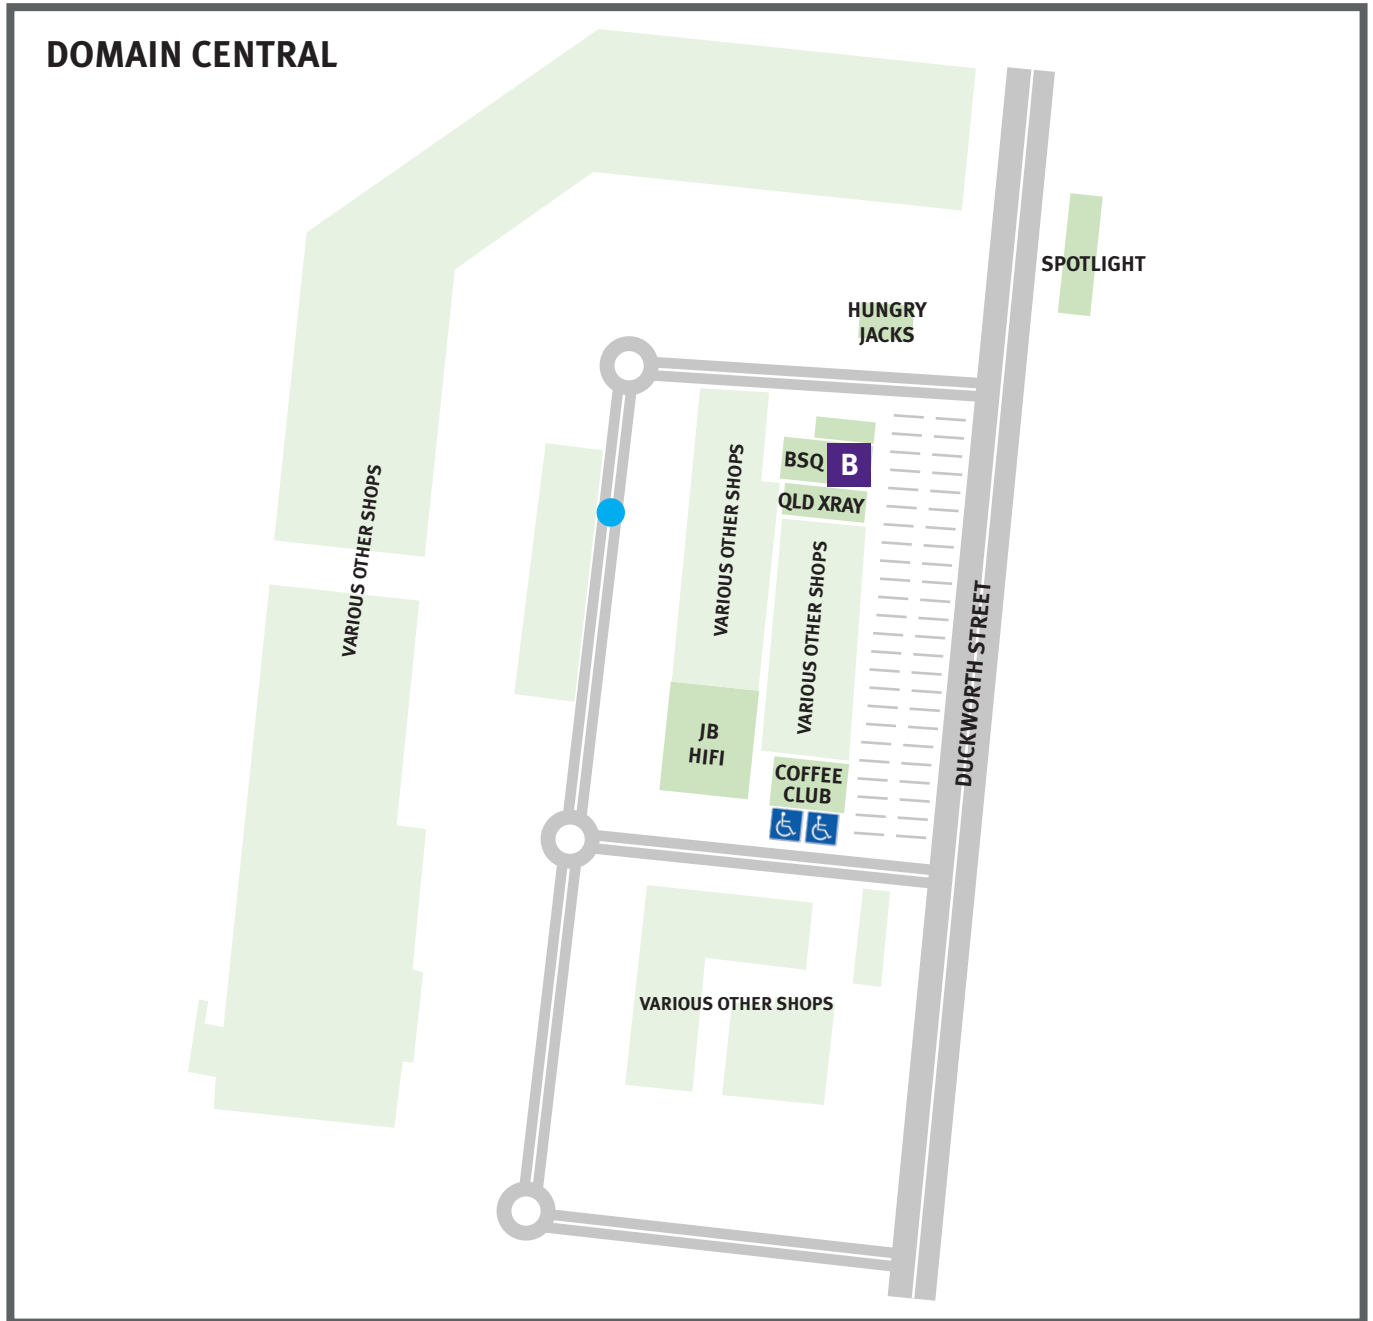

BreastScreen Queensland Townsville Service

BreastScreen Queensland Townsville Service is located at the Domain Central Townsville, 103/141 Duckworth Street, Garbutt, 4814 – next to Queensland Xray.

B BreastScreen Queensland is located here.

 Disability parking outside Coffee Club.

 Bus Stop – Route 215.