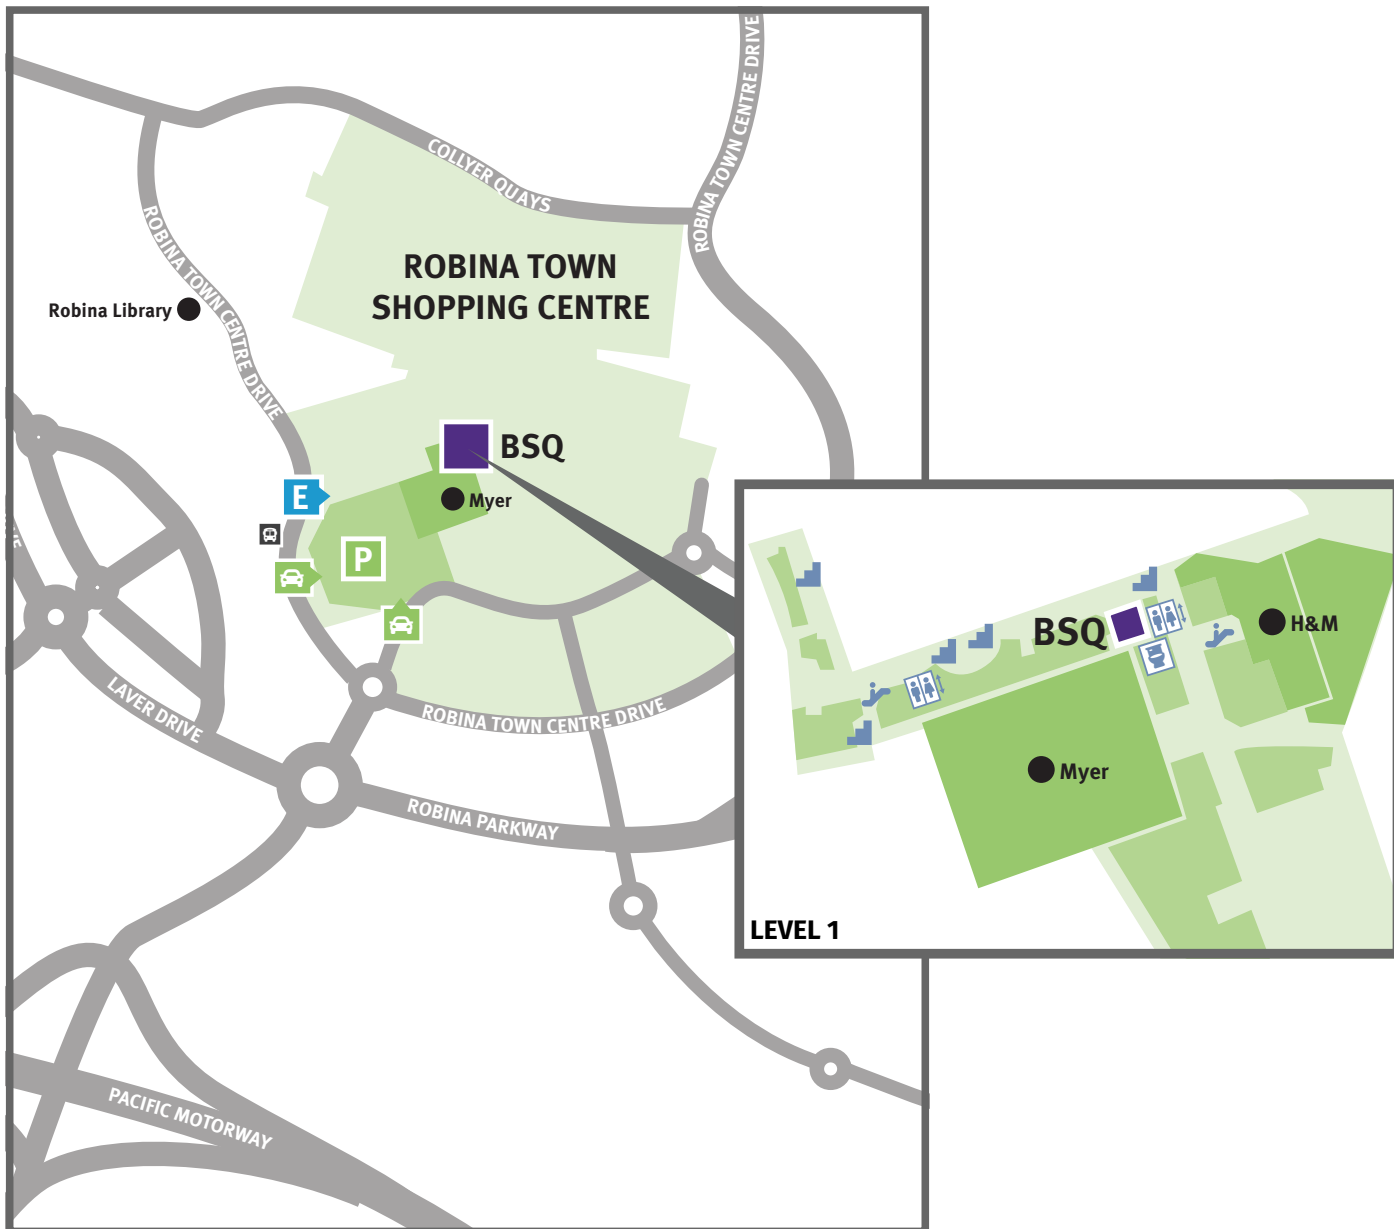

BreastScreen Queensland Robina Service

The BreastScreen Queensland Robina Service is located on Level 1 (Arbour Lane), Shop 5013 Robina Town Shopping Centre, 19 - 33 Robina Town Centre Drive, Robina.

- E** Enter via the Western entrance of the Centre near Australia Post and Target.
- P** Best parking is Level 1 in the Green Car Park, near Myer.
- B** BreastScreen Queensland is accessible on Level 1 Arbour Lane and is above Jacqui E (see inset).