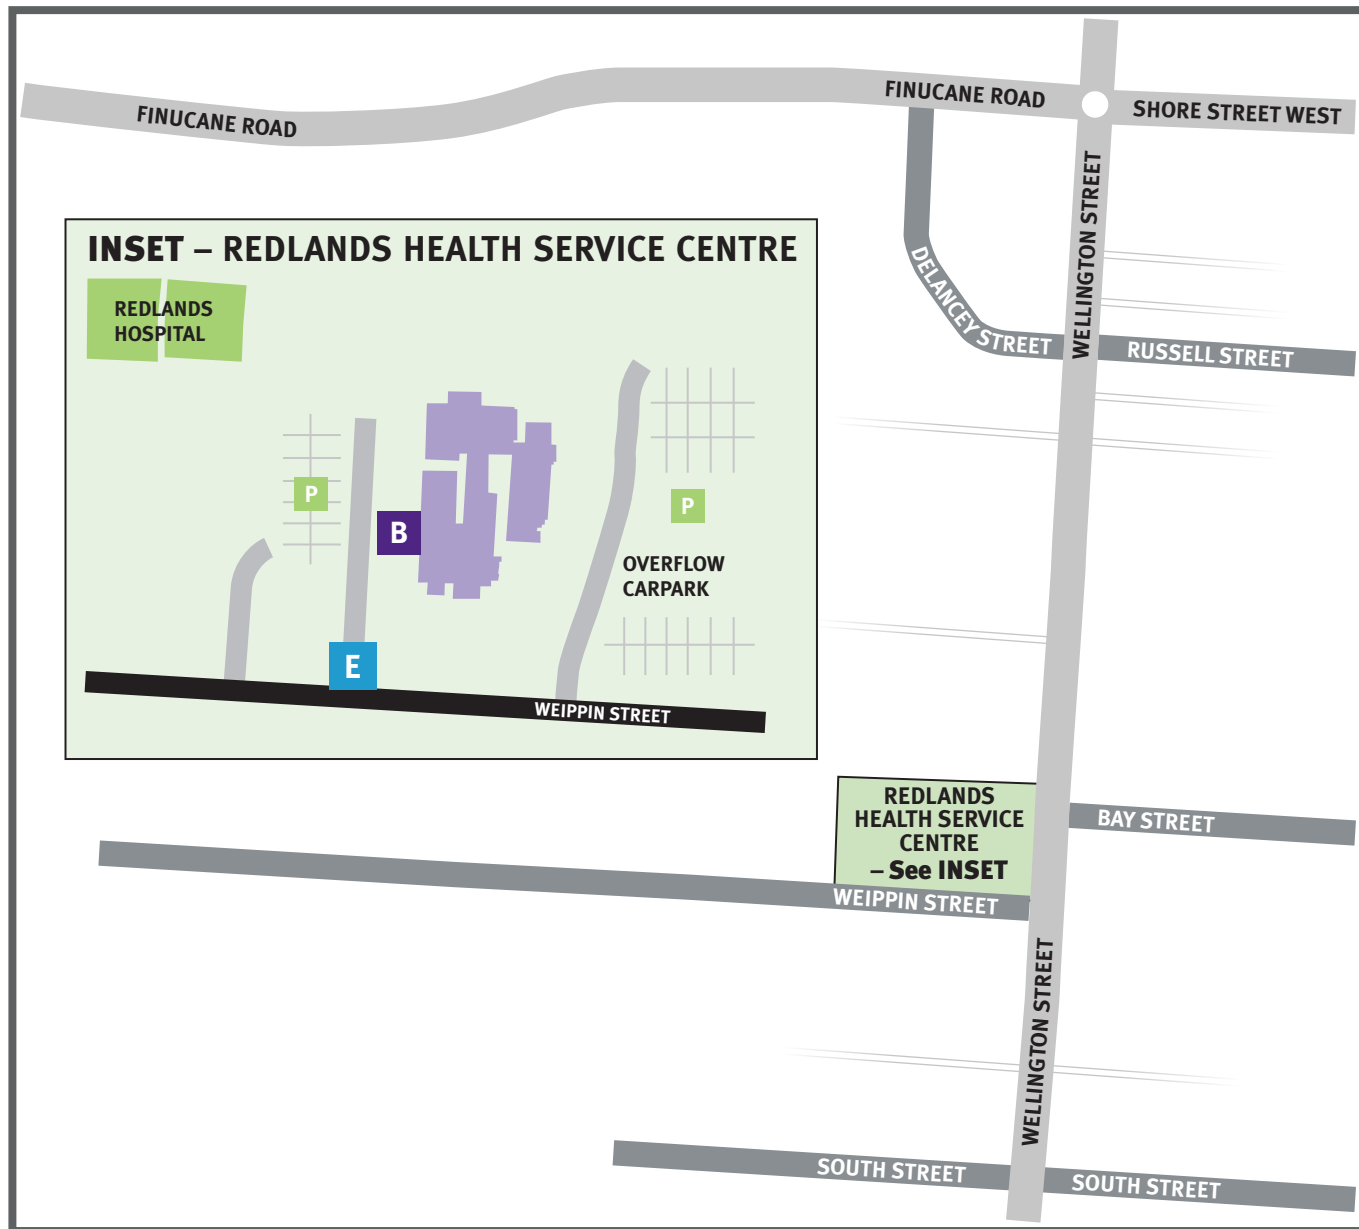

BreastScreen Queensland Redlands Service

The BreastScreen Queensland Redlands Service is located at: Redlands Health Service Centre, Weippin Street, Cleveland.

- P** Parking.
- E** Entrance.
- B** BreastScreen Queensland is located here.