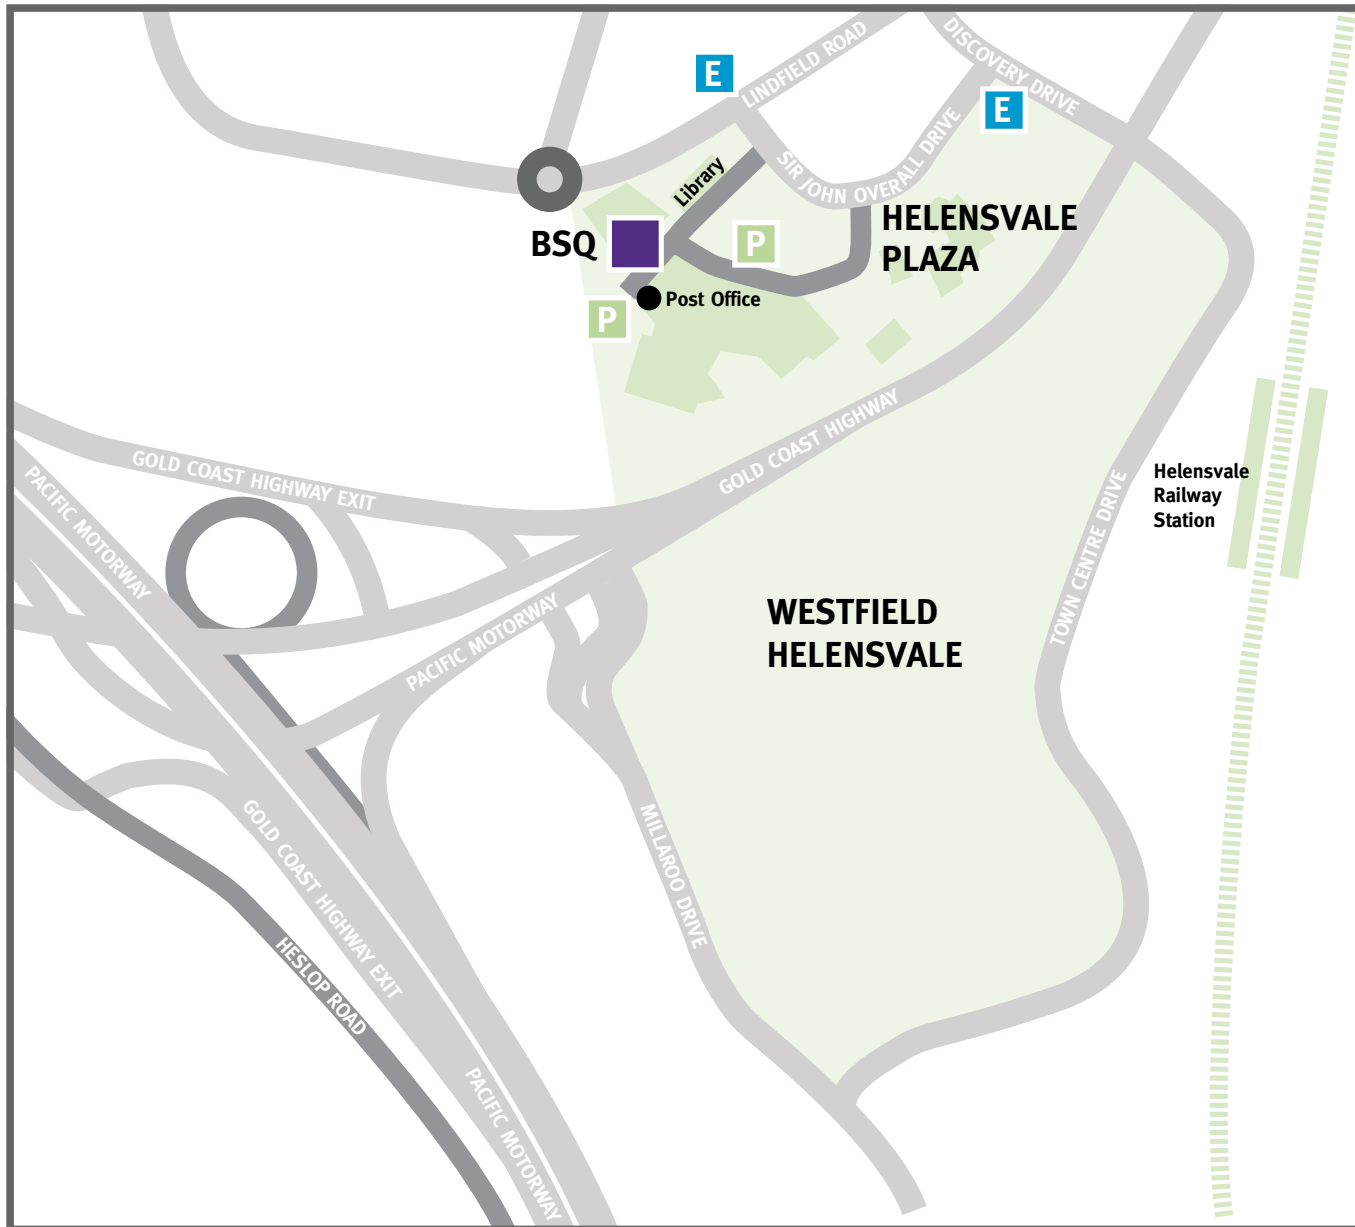

# BreastScreen Queensland Helensvale Service

The BreastScreen Queensland Helensvale Service is located at Helensvale Plaza Shopping Centre, 12 Sir John Overall Drive, Helensvale. The service is situated in the building between Helensvale Library and Helensvale Plaza's Australia Post Office.

- E** Entry to the shopping complex and Sir John Overall Drive is via Discovery Drive or Lindfield Road.
- P** Parking is available at Helensvale Plaza Shopping Complex.
- B** BreastScreen Queensland is located here.